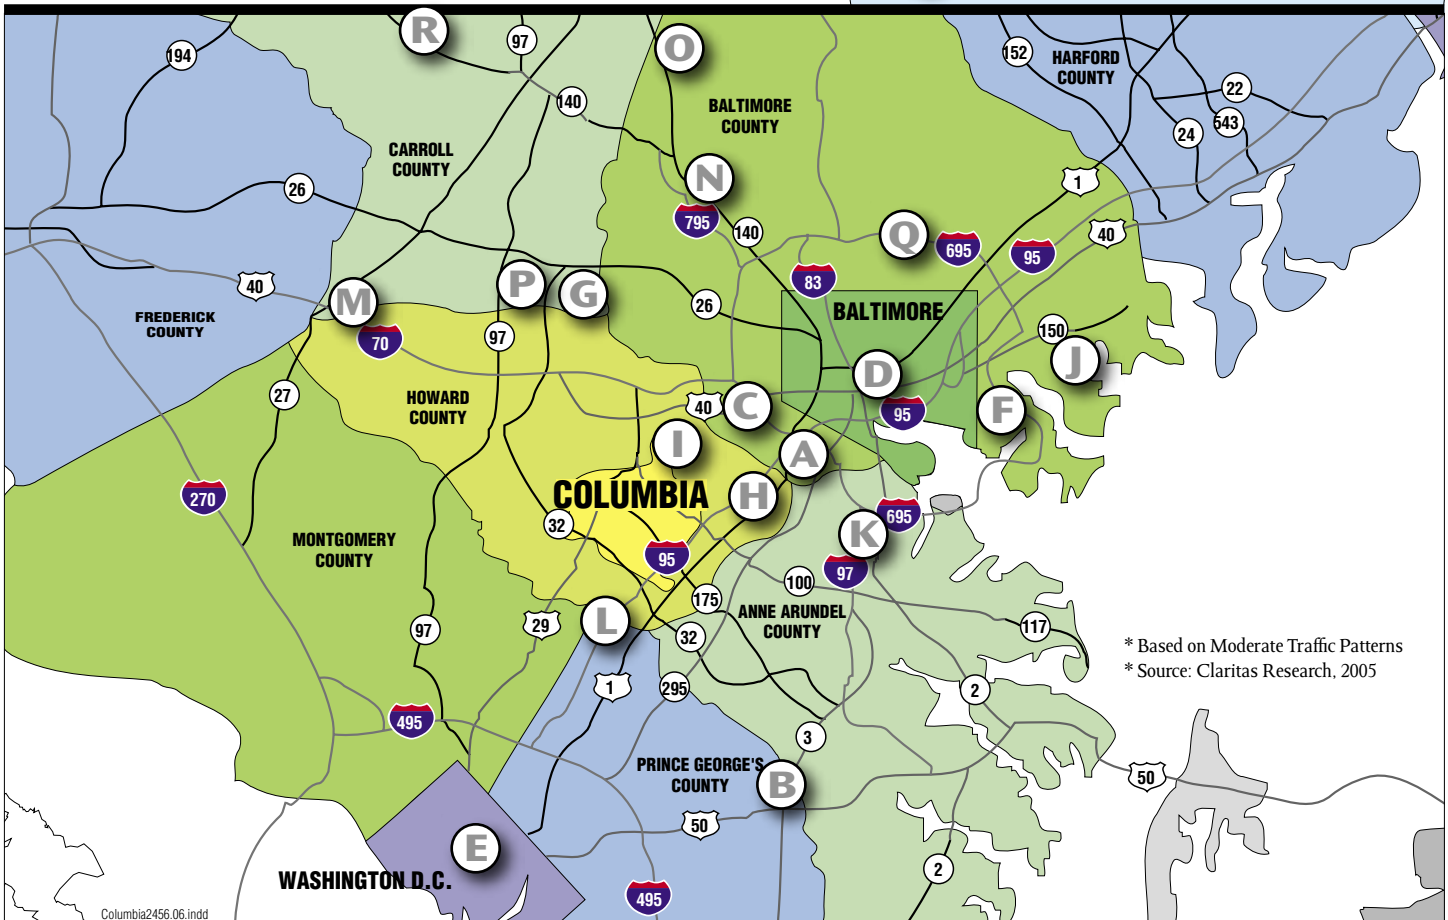

Attract qualified applicants who are only minutes away...

Patuxent Publishing Company *Classified Recruitment*

Drive Time From *Columbia*:

- A** Arbutus – 17 minutes
- B** Bowie – 30 minutes
- C** Catonsville – 15 minutes
- D** Downtown Baltimore – 28 minutes
- E** Downtown DC – 40 minutes
- F** Dundalk – 33 minutes
- G** Eldersburg – 27 minutes
- H** Elkrige – 15 minutes
- I** Ellicott City – 7 minutes
- J** Essex – 35 minutes
- K** Glen Burnie – 25 minutes
- L** Laurel – 15 minutes
- M** Mount Airy – 35 minutes
- N** Owings Mills – 30 minutes
- O** Reisterstown – 34 minutes
- P** Sykesville – 25 minutes
- Q** Towson – 33 minutes
- R** Westminster – 45 minutes

* Based on Moderate Traffic Patterns
* Source: Claritas Research, 2005