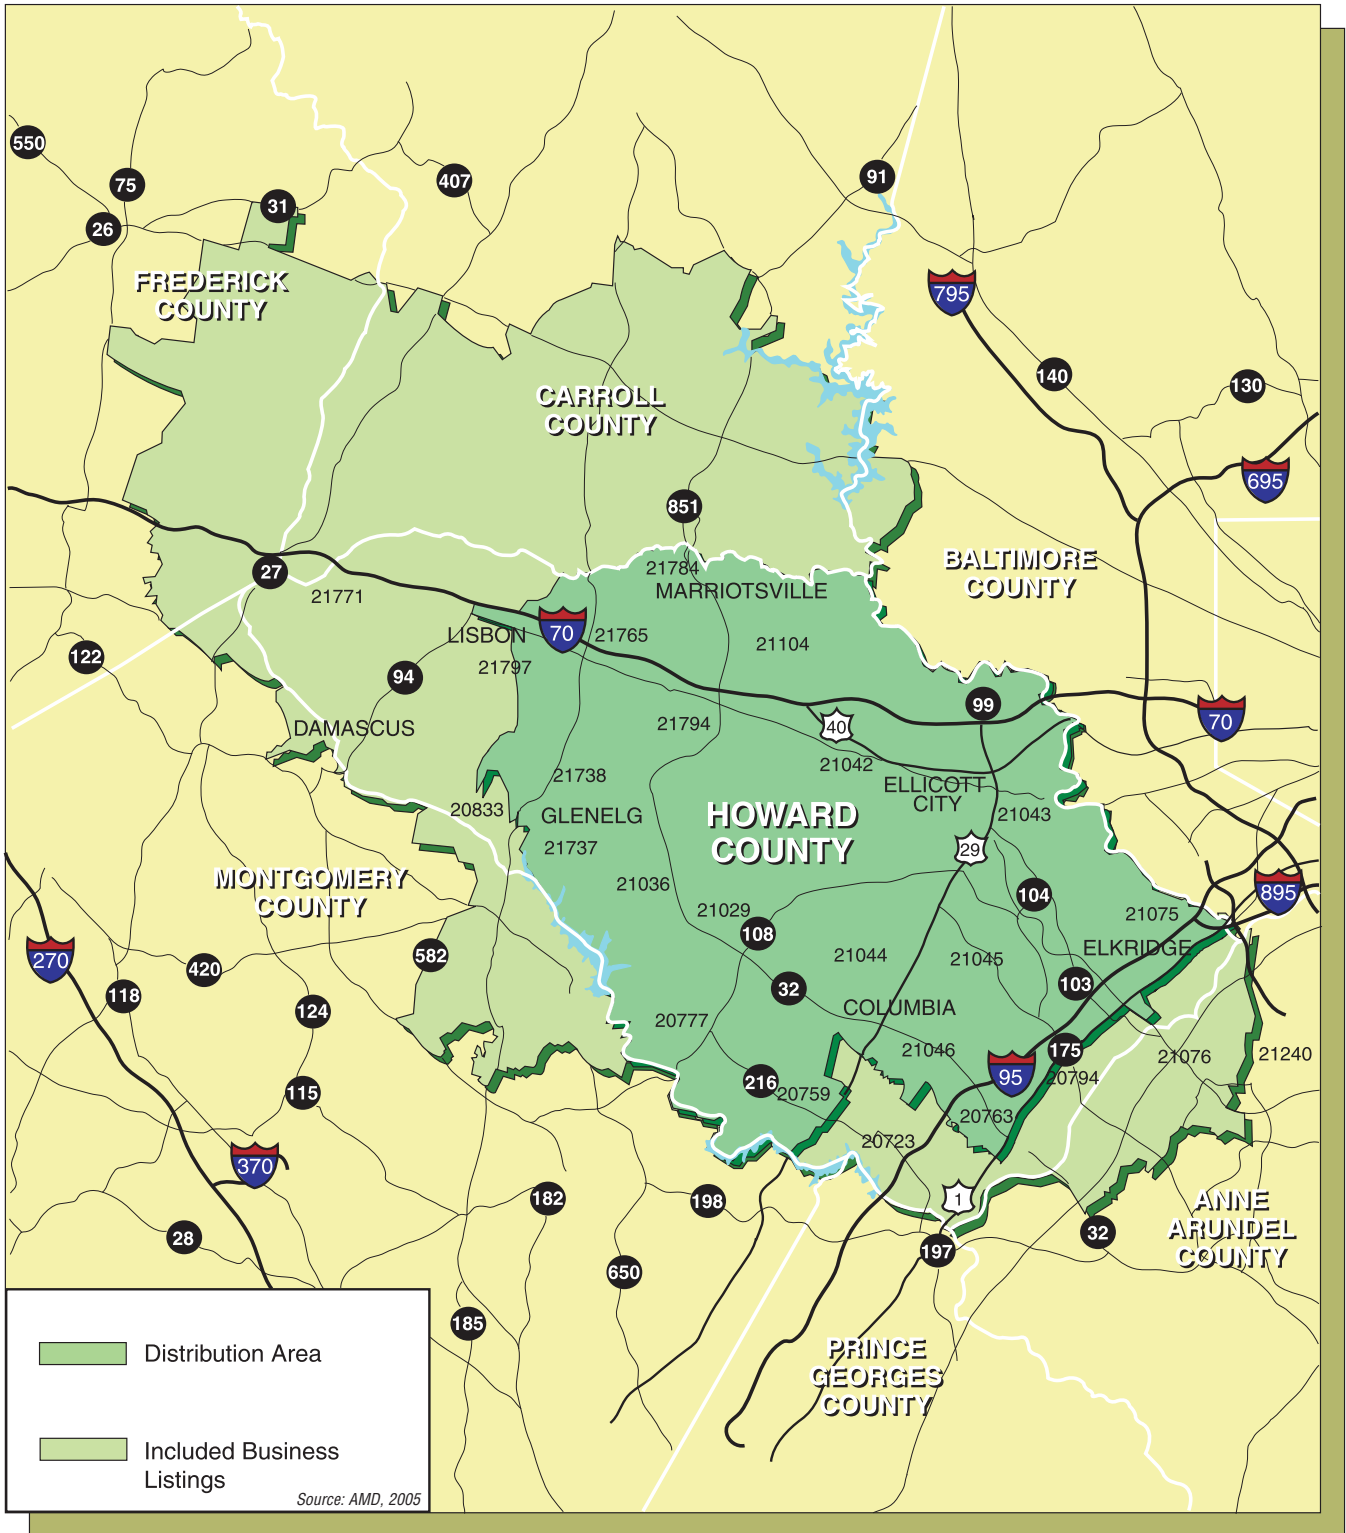

HOWARD COUNTY TELEPHONE DIRECTORY

Bulk Drop Locations

All 8 Columbia Village Centers
 Columbia Flier Building - 10750 Little Patuxent Pkwy.
 Columbia Welcome Center - 10221 Wincopin Circle

Howard County Chamber - 5560 Sterrett Place, Suite 105
 Town Center - 5430 Vantage Point Road