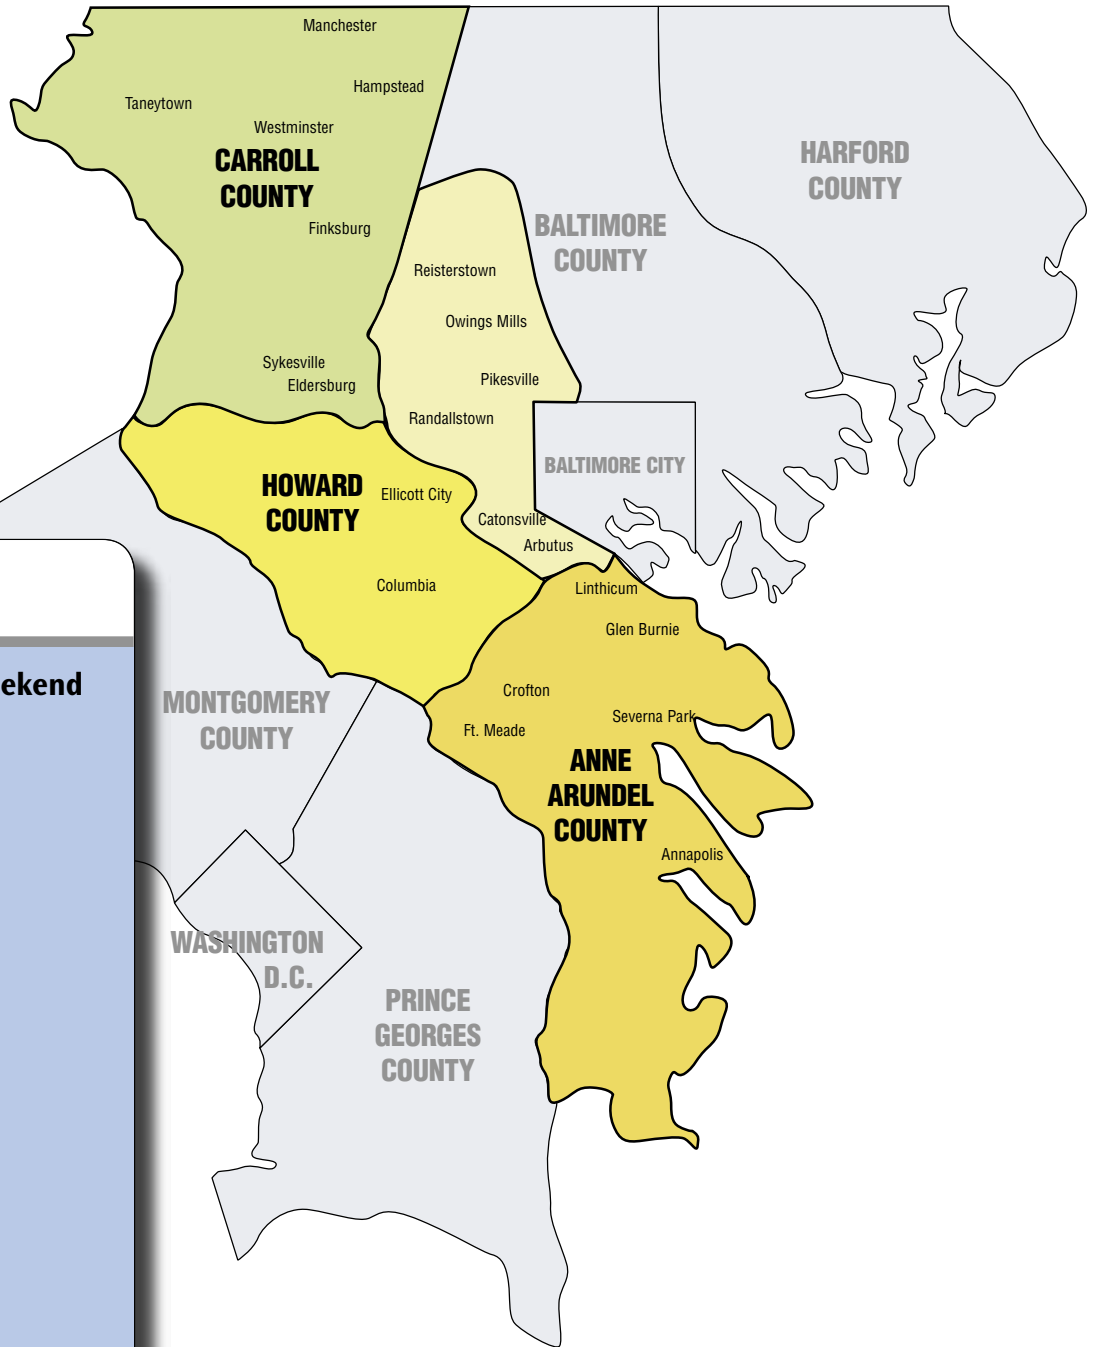

Target the **West market**

WEST market

Anne Arundel County Weekend

Saturday - circulation 4,100

Arbutus Times

Wednesday - circulation 4,898

Carroll County Weekend

Saturday - circulation 4,900

Catonsville Times

Wednesday - circulation 8,541

Columbia Flier

Thursday - circulation 39,396

The Eldersburg Eagle

Wednesday - circulation 15,103

Howard County Times

Thursday - circulation 20,358

Howard County Weekend

Saturday - circulation 4,575

Owings Mills Times

Thursday - circulation 34,368

The Westminster Eagle

Wednesday - circulation 25,421

TOTAL CIRCULATION - 161,660

Source: CAC Publisher's Statement, Subject to Audit, 6 month period ending Sept. 30, 2006
PPC Circulation Department, 2006—Anne Arundel County, Carroll County & Howard County Weekend Publications.