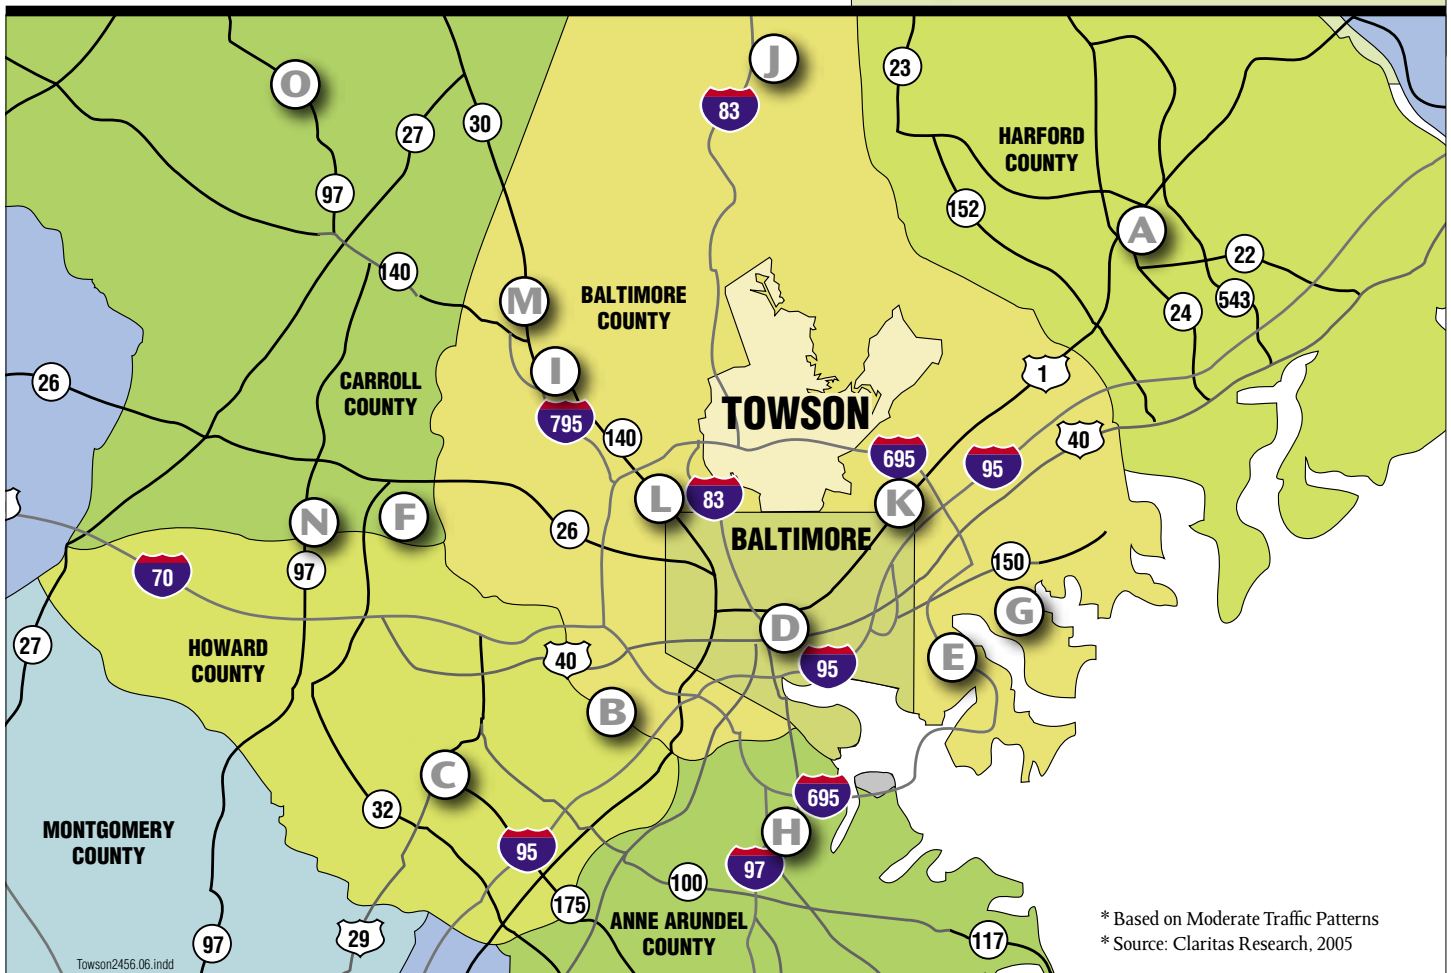

## Drive Time From *Towson*:

- A** Bel Air – 28 minutes
- B** Catonsville – 20 minutes
- C** Columbia – 35 minutes
- D** Downtown Baltimore – 11 minutes
- E** Dundalk – 22 minutes
- F** Eldersburg – 34 minutes
- G** Essex – 20 minutes
- H** Glen Burnie – 25 minutes
- I** Owings Mills – 15 minutes
- J** Parkton – 22 minutes
- K** Parkville – 10 minutes
- L** Pikesville – 10 minutes
- M** Reisterstown – 20 minutes
- N** Sykesville – 35 minutes
- O** Westminster – 41 minutes

\* Based on Moderate Traffic Patterns  
\* Source: Claritas Research, 2005